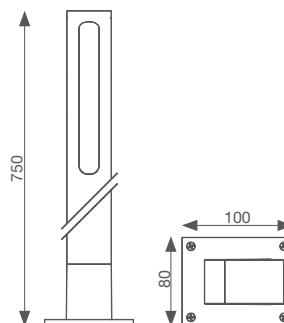

STIK M

LED GARDEN LIGHTS

PHOTOMETRIC

Garden lights with height 75 cm with front light. Completely made of aluminium. Replaceable led

MODELS

CODE	DESCRIPTION	WEIGHT
STIKMW	Led garden light, color WHITE RAL 9010. H= 750 mm	1 Kg
STIKMC	Led garden light, color CORTEN. H= 750 mm	1 Kg
STIKMD	Led garden light, color GREY RAL 7016. H= 750 mm	1 Kg

TECHNICAL DATA

24-35 Vdc CRI>70 4400K 132lm IP54 2W

DIMENSIONS

AVAILABLE COLOURS

WHITE
RAL9010

CORTEN

GREY
RAL7016