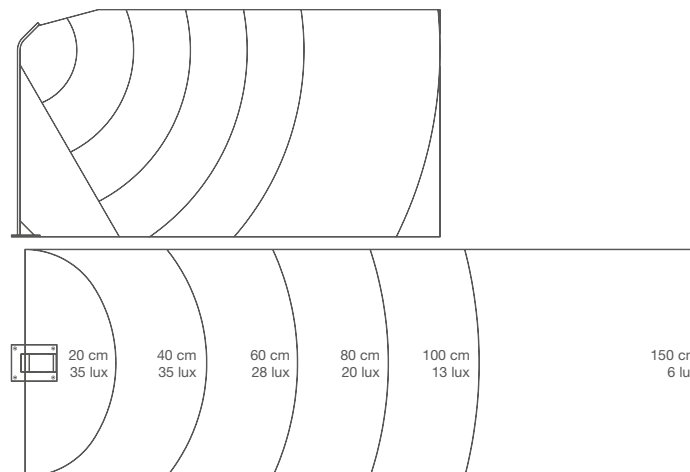

STIK M

LED GARDEN LIGHTS

PHOTOMETRIC

Garden lights with height 75 cm with front light. Completely made of aluminium. Replaceable led

MODELS

CODE	DESCRIPTION	WEIGHT
STIKMW	Led garden light, color WHITE RAL 9010. H= 750 mm	1 Kg
STIKMC	Led garden light, color CORTEN. H= 750 mm	1 Kg
STIKMD	Led garden light, color GREY RAL 7016. H= 750 mm	1 Kg

TECHNICAL DATA

24-35 Vdc CRI>70 4400K 132lm IP54 2W

DIMENSIONS

AVAILABLE COLOURS

WHITE
RAL9010

CORTEN

GREY
RAL7016