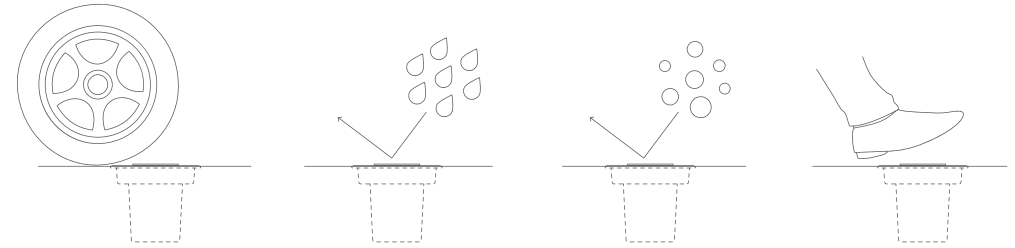

TONDA

INSET LED LIGHT

MODELS

CODE	DESCRIPTION	WEIGHT
TN103N	Inset LED light (not compatible with 14A control unit and not dimmable)	0,27 Kg

TECHNICAL DATA

11-26 Vdc	CRI 80	4000 K	240lm*	IP67	3W
-----------	--------	--------	--------	------	----

PLUS

Inset light for installations in gardens, hotels and residential areas, completely waterproof and

insulated. In stainless steel and plastic.

DIMENSIONS

AVAILABLE COLOURS

STEEL
304