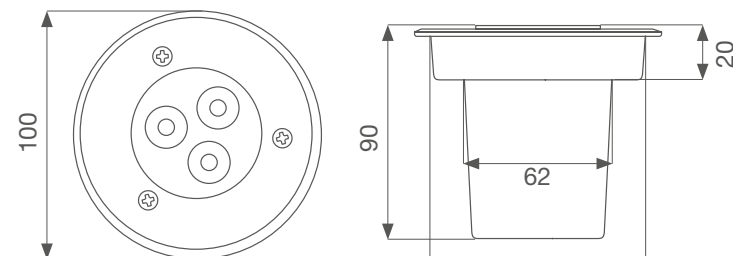

TONDA

INSET LED LIGHT

MODELS

CODE	DESCRIPTION	WEIGHT
TN103N	Inset LED light (not compatible with 14A control unit and not dimmable)	0,27 Kg

TECHNICAL DATA

11-26 Vdc	CRI 80	4000 K	240lm*	IP67	3W
-----------	--------	--------	--------	------	----

PLUS

Inset light for installations in gardens, hotels and residential areas, completely waterproof and

insulated. In stainless steel and plastic.

DIMENSIONS

AVAILABLE COLOURS

STEEL
304