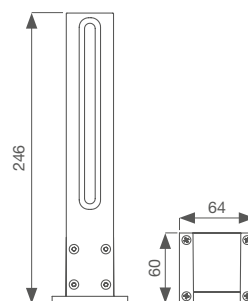

VERTICAL

LED GARDEN LIGHTS

PHOTOMETRIC

Lights for pedestrian or vehicular premises, to be installed on top of the fence. Completely made of aluminium. Replaceable led

MODELS

CODE	DESCRIPTION	WEIGHT
STIKVW	Led garden light, color WHITE RAL 9010. H= 246 mm	0,90 Kg
STIKVC	Led garden light, color CORTEN. H= 246 mm	0,90 Kg
STIKVD	Led garden light, color GREY RAL 7016. H= 246 mm	0,90 Kg

TECHNICAL DATA

24-35 Vdc CRI>70 4400K 132lm IP54 2W

DIMENSIONS

AVAILABLE COLOURS

WHITE
RAL9010

CORTEN

GREY
RAL7016