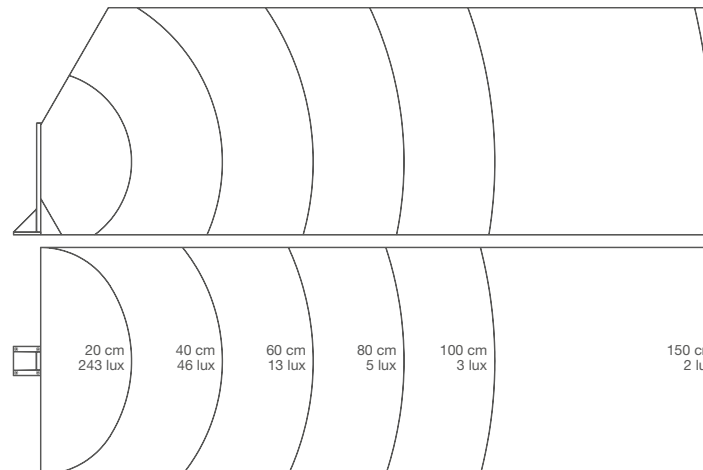

VERTICAL

LED GARDEN LIGHTS

PHOTOMETRIC

Lights for pedestrian or vehicular premises, to be installed on top of the fence. Completely made of aluminium. Replaceable led

MODELS

CODE	DESCRIPTION	WEIGHT
STIKVW	Led garden light, color WHITE RAL 9010. H= 246 mm	0,90 Kg
STIKVC	Led garden light, color CORTEN. H= 246 mm	0,90 Kg
STIKVD	Led garden light, color GREY RAL 7016. H= 246 mm	0,90 Kg

TECHNICAL DATA

24-35 Vdc CRI>70 4400K 132lm IP54 2W

DIMENSIONS

AVAILABLE COLOURS

WHITE
RAL9010

CORTEN

GREY
RAL7016